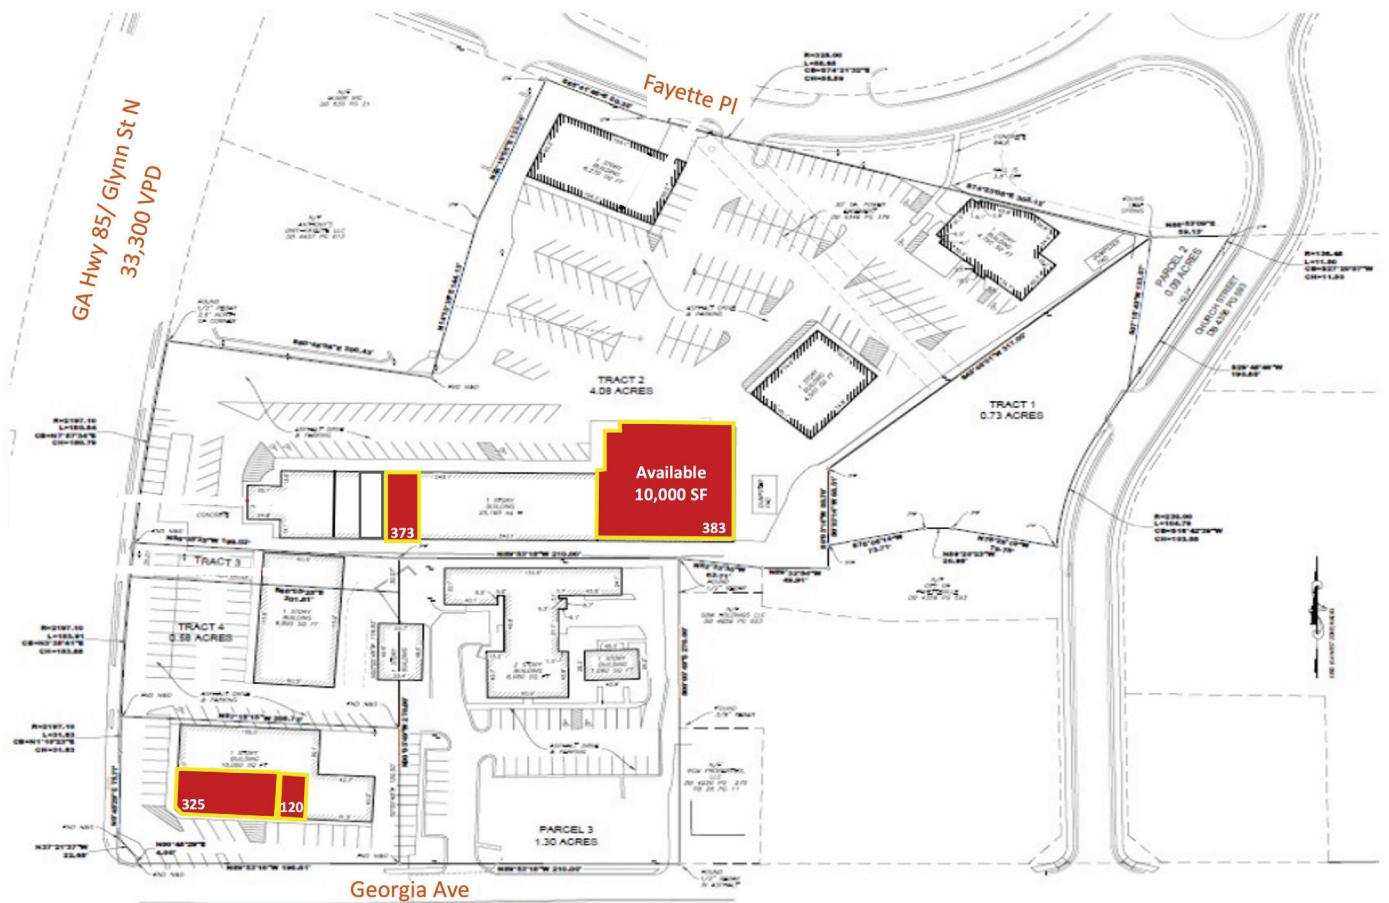

SITE PLAN

SUITE	TENANT	SIZE
120	Available	500 SF
325	Available	3,200 SF
373	Available	1,500 SF
375	Lotus Massage Therapy	1,200 SF
383	Available	10,000 SF
387-A	Great Commission Church	2,400 SF

Information contained in this marketing brochure has been obtained by the owner of the property or other sources that we deem reliable, however we cannot guarantee the accuracy of it. You should conduct an independent investigation of the shopping center to verify all information in determining the suitability of the property.

HIGHLIGHTS

- Located on GA Hwy 85/ Glynn St N (33,300 VPD) at the heart of Fayetteville.
- Retail space 500-10,000 SF for lease.
- Ample parking.
- Nearby tenants include Michael's, Firehouse Subs, This is IT! Southern Kitchen & BBQ, Jiffy Lube, Dairy Queen, and McDonalds.