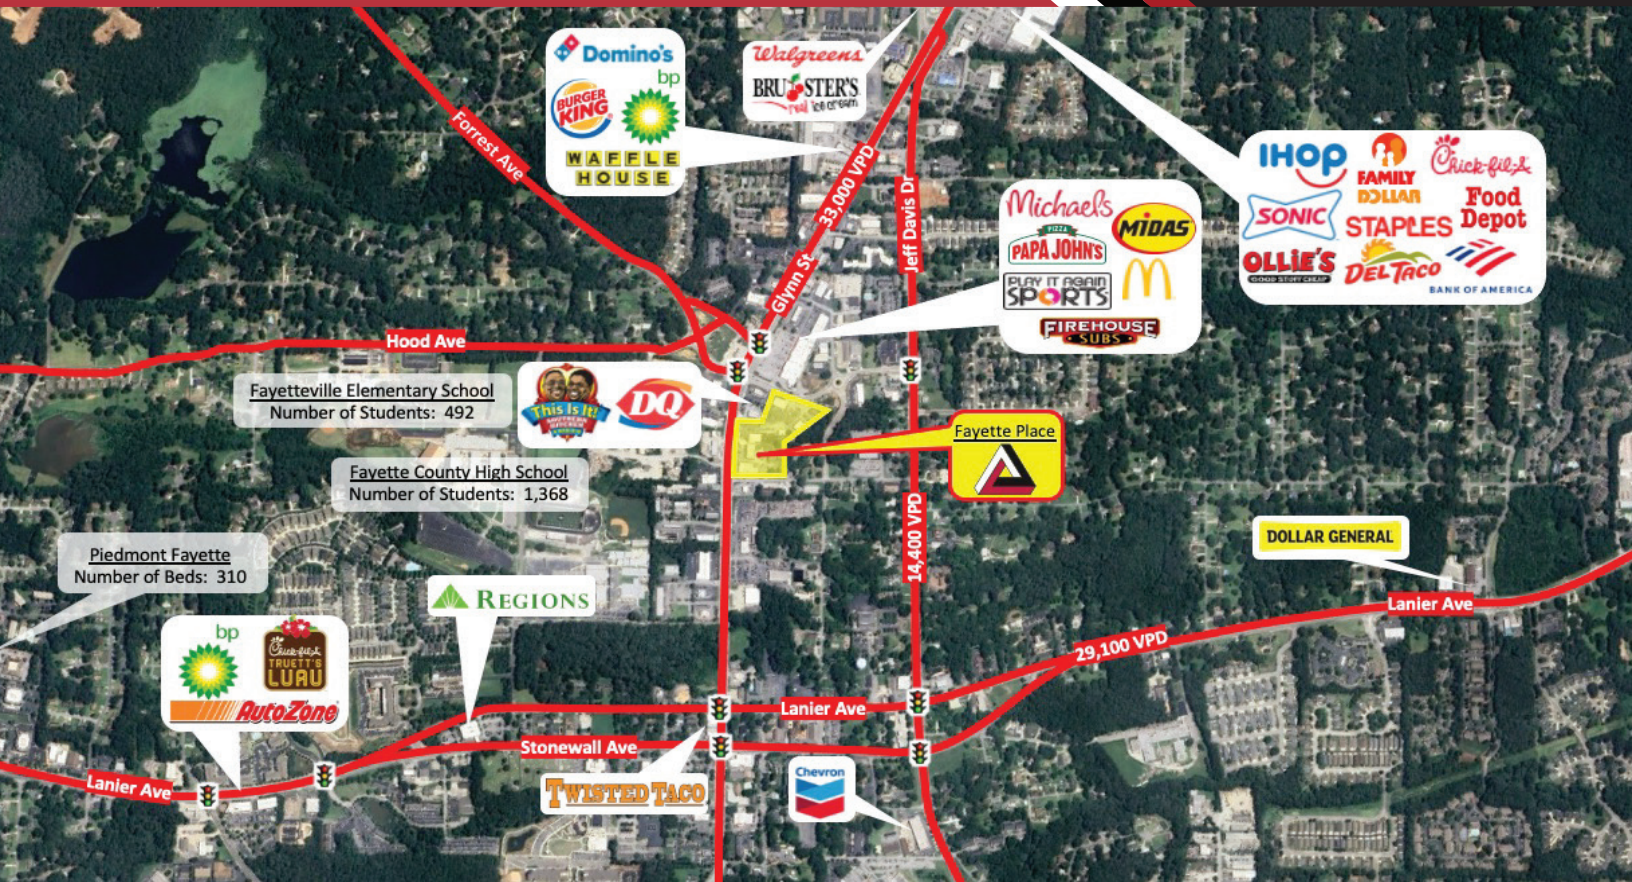

DEMOGRAPHICS

1 MILE

6,110
Estimated population

7,168
Estimated daytime population

$84,227
Average household income

2,703
Households

3 MILE

29,318
Estimated population

17,598
Estimated daytime population

$115,336
Average household income

11,090
Households

5 MILE

68,608
Estimated population

24,602
Estimated daytime population

$116,497
Average household income

24,595
Households

DRIVE TIME POPULATION

5
Min 11,876

10
Min 43,953

15
Min 161,081

Information contained in this marketing brochure has been obtained by the owner of the property or other sources that we deem reliable, however we cannot guarantee the accuracy of it. You should conduct an independent investigation of the shopping center to verify all information in determining the suitability of the property.